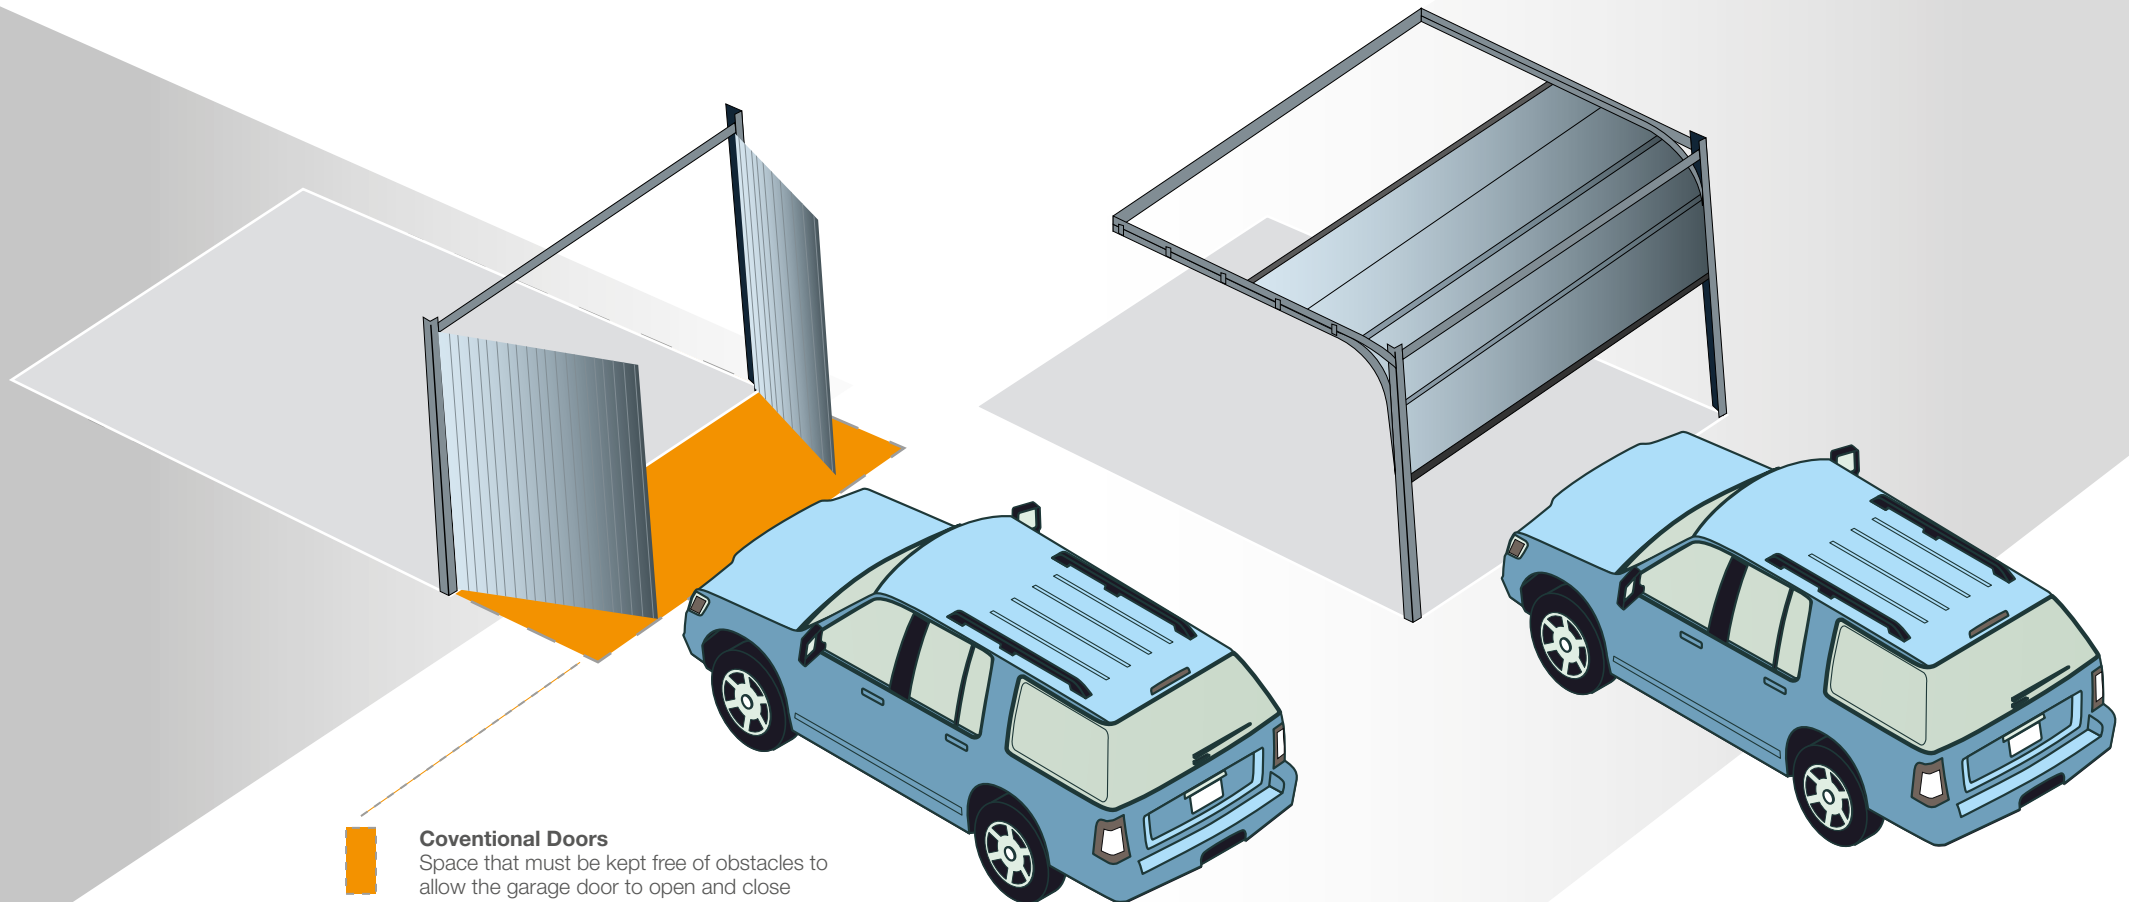

Benefits at a Glance

Optimal Use of Space

Sectional garage doors open vertically which means you can park your car right up to the door.

This allows you to use every inch of space in front and inside your garage. As no door frame is required within the opening, you can also take full advantage of the increased drive through height and width. This is ideal for vehicles such as 4x4's and MPV's.

Weatherproof and Energy Efficient

40mm thick panels with high density polyurethane foam provide excellent insulation.

Flexible and weather resistant seals on all four sides of your door keep out the wind, rain and snow allowing you to maintain a constant temperature within your garage.