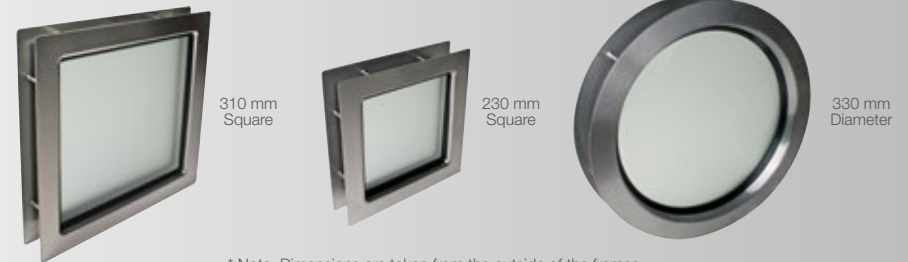

Give your door the personal touch

Choose the perfect window and handle to create an individual design

Impressive glass windows allow daylight to enter your garage which means this space can be used as a workshop or hobby room.

All window options are double glazed for excellent insulation.

• Hardened Glass - Clear or Opaque