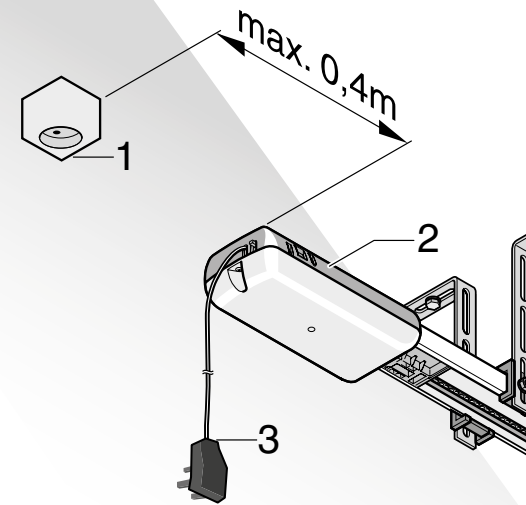

Garage Door Operators

The garage door is offered with the option of two German manufactured Sommer/Aperto operators

Baseline

- Built in lighting automatically switches off after 20 seconds
- Supplied with two handsets
- Impulse activation
- Can be fitted with wall mounted push button